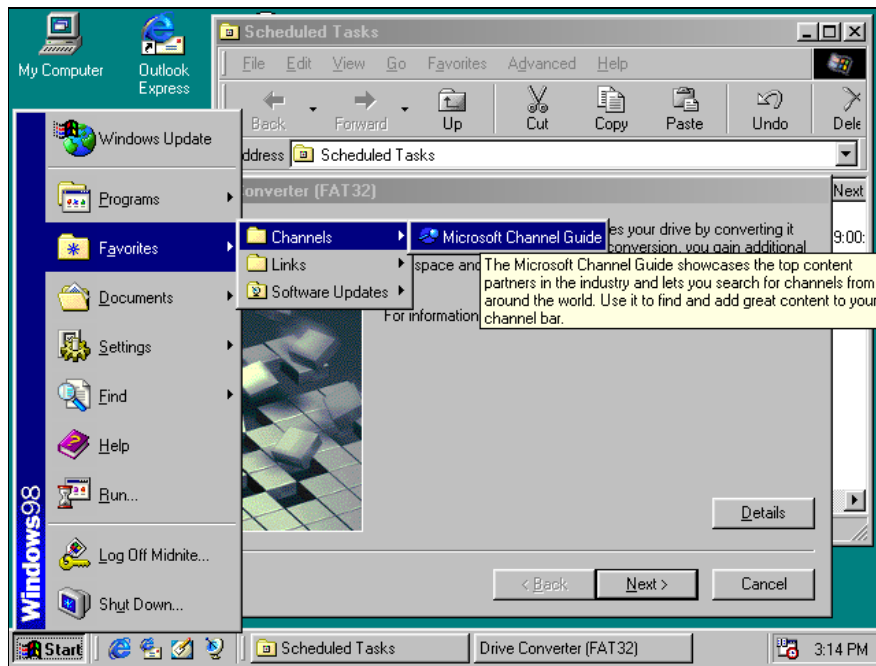

desktop

» First run

First run in Windows 98. The screenshot has an [extra border](#) ([remove](#)).

» Empty desktop

Empty desktop in Windows 98. The screenshot has an [extra border](#) (remove).

» **Desktop with applications**