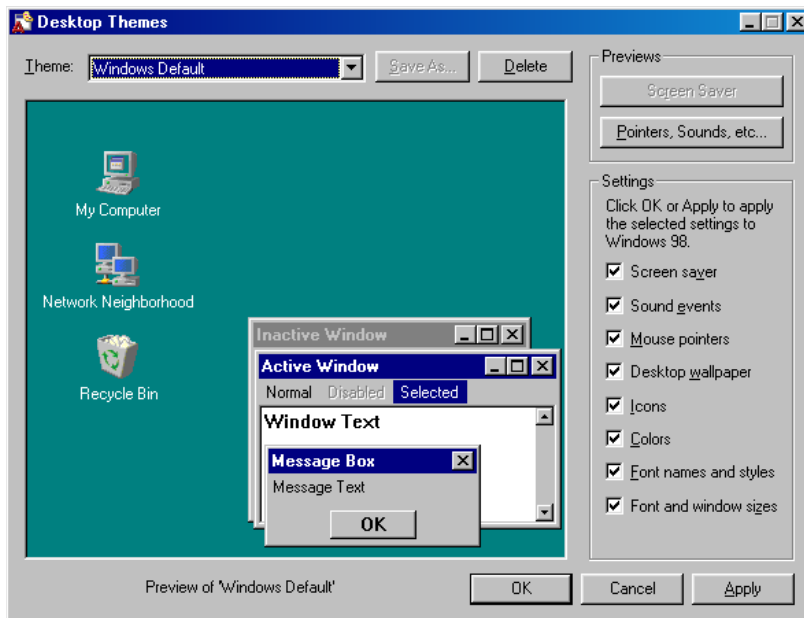

» **General**

This GUI doesn't have this feature.

» **Appearance**

Appearance in Windows 98 (Display Properties)

» **Desktop themes**

Desktop themes in Windows 98 (Desktop Themes)

» Display

Display in Windows 98 (Display Properties)

» Screen saver

Screen saver in Windows 98 (Display Properties)

» Keyboard

Keyboard in Windows 98 (Keyboard Properties)

» **Mouse**

Mouse in Windows 98 (Mouse Properties)

» **Time and date**

Time and date in Windows 98 (Date/Time Properties)