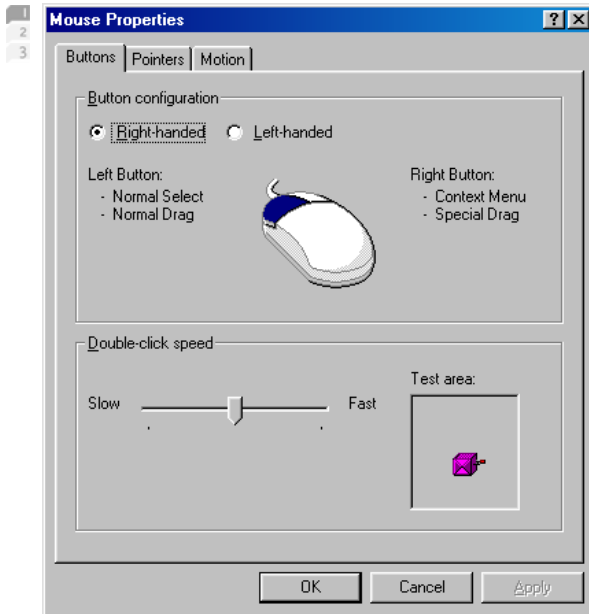

» **General**

This GUI doesn't have this feature.

» **Appearance**

Appearance in Windows 98 (Display Properties)

» **Desktop themes**

Desktop themes in Windows 98 (Desktop Themes)

» Display

Display in Windows 98 (Display Properties)

» Screen saver

Screen saver in Windows 98 (Display Properties)

» Keyboard

Keyboard in Windows 98 (Keyboard Properties)

» **Mouse**

Mouse in Windows 98 (Mouse Properties)

» **Time and date**

Time and date in Windows 98 (Date/Time Properties)

» **International**

International in Windows 98 (Regional Settings Properties)

» **Accessibility**

Accessibility in Windows 98 (Accessibility Properties)

» **Power management**

Power management in Windows 98 (Power Management Properties)