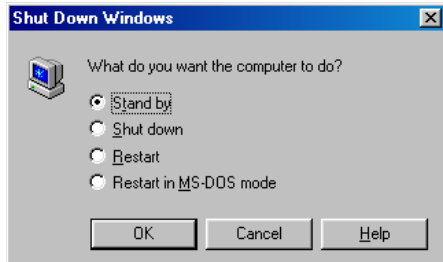

» [Login screen](#)

Login screen in Windows 98. The screenshot has an [extra border](#) ([remove](#)).

» [Logout screen](#)

Logout screen in Windows 98 (Log Off Windows)

» Shutdown window

Shutdown window in Windows 98 (Shut Down Windows)