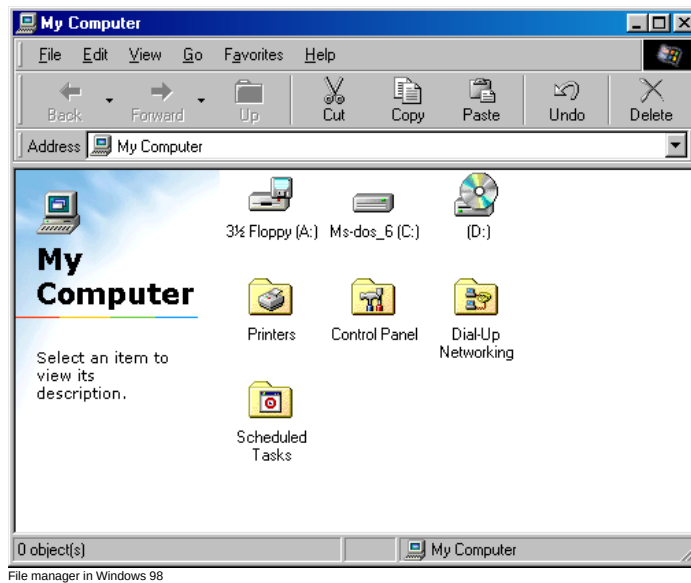

» Screen saver

Screen saver in Windows 98 (Display Properties)

» Keyboard

Keyboard in Windows 98 (Keyboard Properties)

» **Mouse**

Mouse in Windows 98 (Mouse Properties)

» **Time and date**

Time and date in Windows 98 (Date/Time Properties)

» **International**

International in Windows 98 (Regional Settings Properties)

» **Accessibility**

Accessibility in Windows 98 (Accessibility Properties)

» **Power management**

Power management in Windows 98 (Power Management Properties)

system managers

» **Application manager**

» **File manager**

» **Running applications**

» **Task manager**

Task manager in Windows 98 (Close Program)