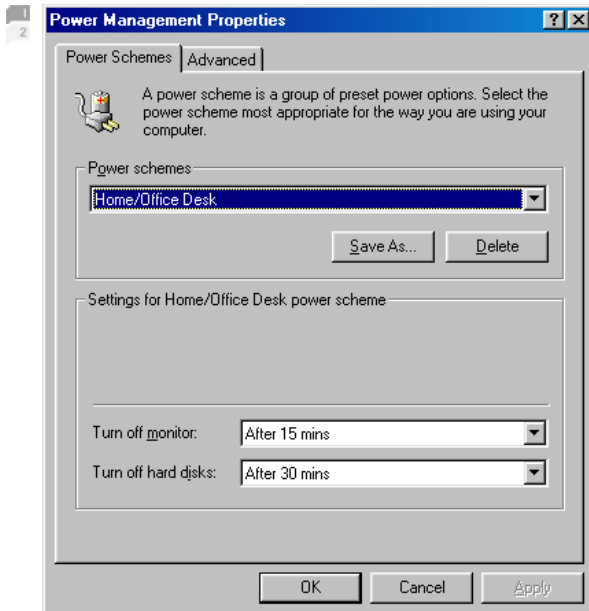

» **Power management**

Power management in Windows 98 (Power Management Properties)

system managers

» **Application manager**