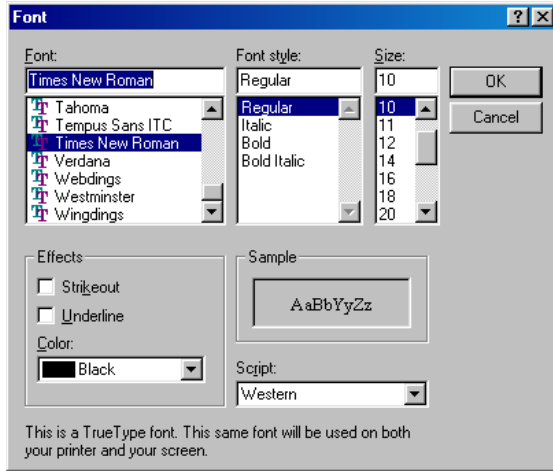

» Open file

» Colour selector