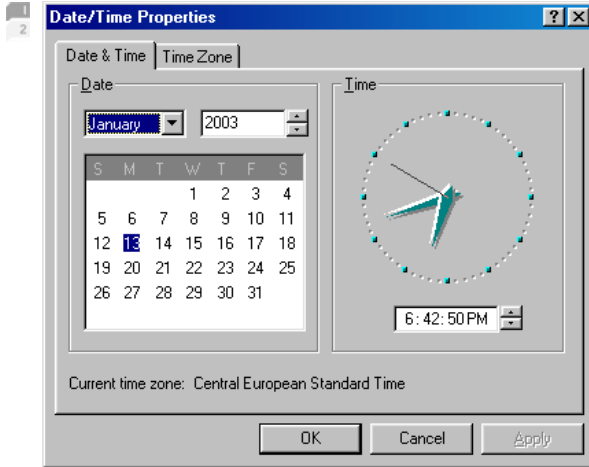

» Screen saver

Screen saver in Windows 98 (Display Properties)

» Keyboard

Keyboard in Windows 98 (Keyboard Properties)

» **Mouse**

Mouse in Windows 98 (Mouse Properties)

» **Time and date**

Time and date in Windows 98 (Date/Time Properties)

» **International**

International in Windows 98 (Regional Settings Properties)

» **Accessibility**

Accessibility in Windows 98 (Accessibility Properties)

» **Power management**

Power management in Windows 98 (Power Management Properties)