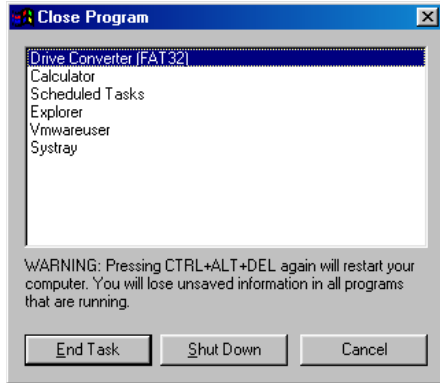

system managers

» **Application manager**

» **File manager**

» **Running applications**

» **Task manager**

Task manager in Windows 98 (Close Program)