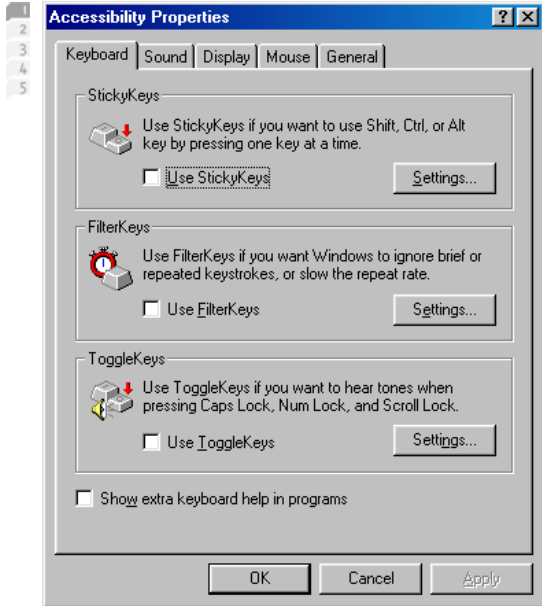

» **Power management**

system managers

» **Application manager**