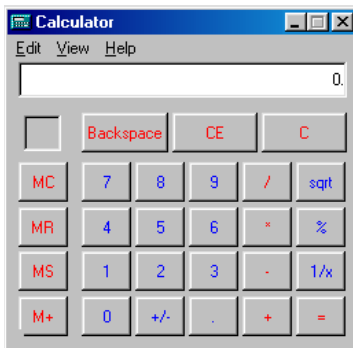

desktop

» First run

First run in Windows 98. The screenshot has an [extra border](#) ([remove](#)).

» Empty desktop

Empty desktop in Windows 98. The screenshot has an [extra border](#) (remove).

» **Desktop with applications**

Desktop with applications in Windows 98. The screenshot has an [extra border](#) (remove).

office applications

» Notepad

Notepad in Windows 98 (Notepad)

» Text editor

Text editor in Windows 98 (WordPad)

» Calculator

Calculator in Windows 98 (**Calculator**)

» **Calendar**

This GUI doesn't have this feature.

» **Clock**

This GUI doesn't have this feature. The clock is shown by default in the bottom right corner of the screen, on the taskbar.