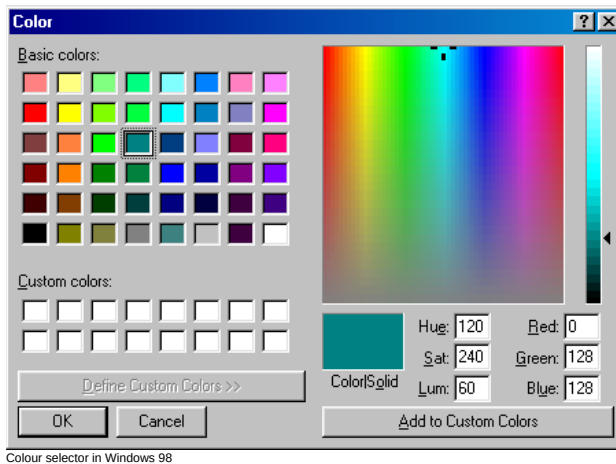

» Colour selector