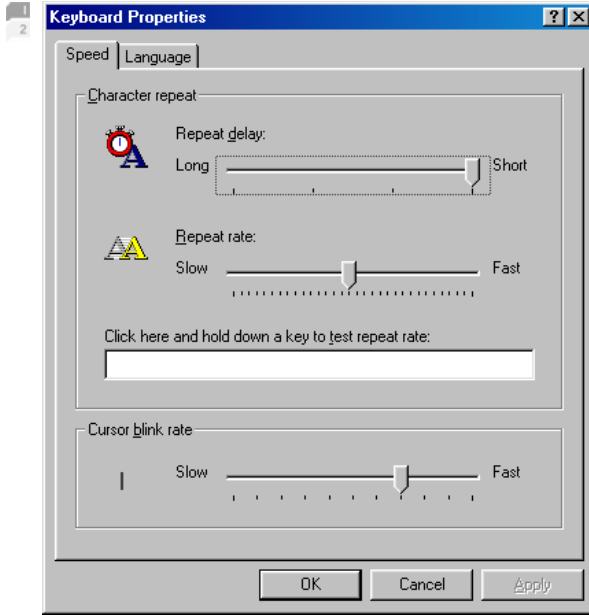

### » Mail

Mail in Windows 98 (Outlook Express 4)

accessibility applications

» Keyboard map

This GUI doesn't have this feature.

settings

» Settings menu

Settings menu in Windows 98 (Control Panel)

» **General**

This GUI doesn't have this feature.

» **Appearance**

Appearance in Windows 98 (Display Properties)

» **Desktop themes**

Desktop themes in Windows 98 (Desktop Themes)

» Display

Display in Windows 98 (Display Properties)

» Screen saver

Screen saver in Windows 98 (Display Properties)

» Keyboard

Keyboard in Windows 98 (Keyboard Properties)

» **Mouse**

Mouse in Windows 98 (Mouse Properties)

» **Time and date**

Time and date in Windows 98 (Date/Time Properties)